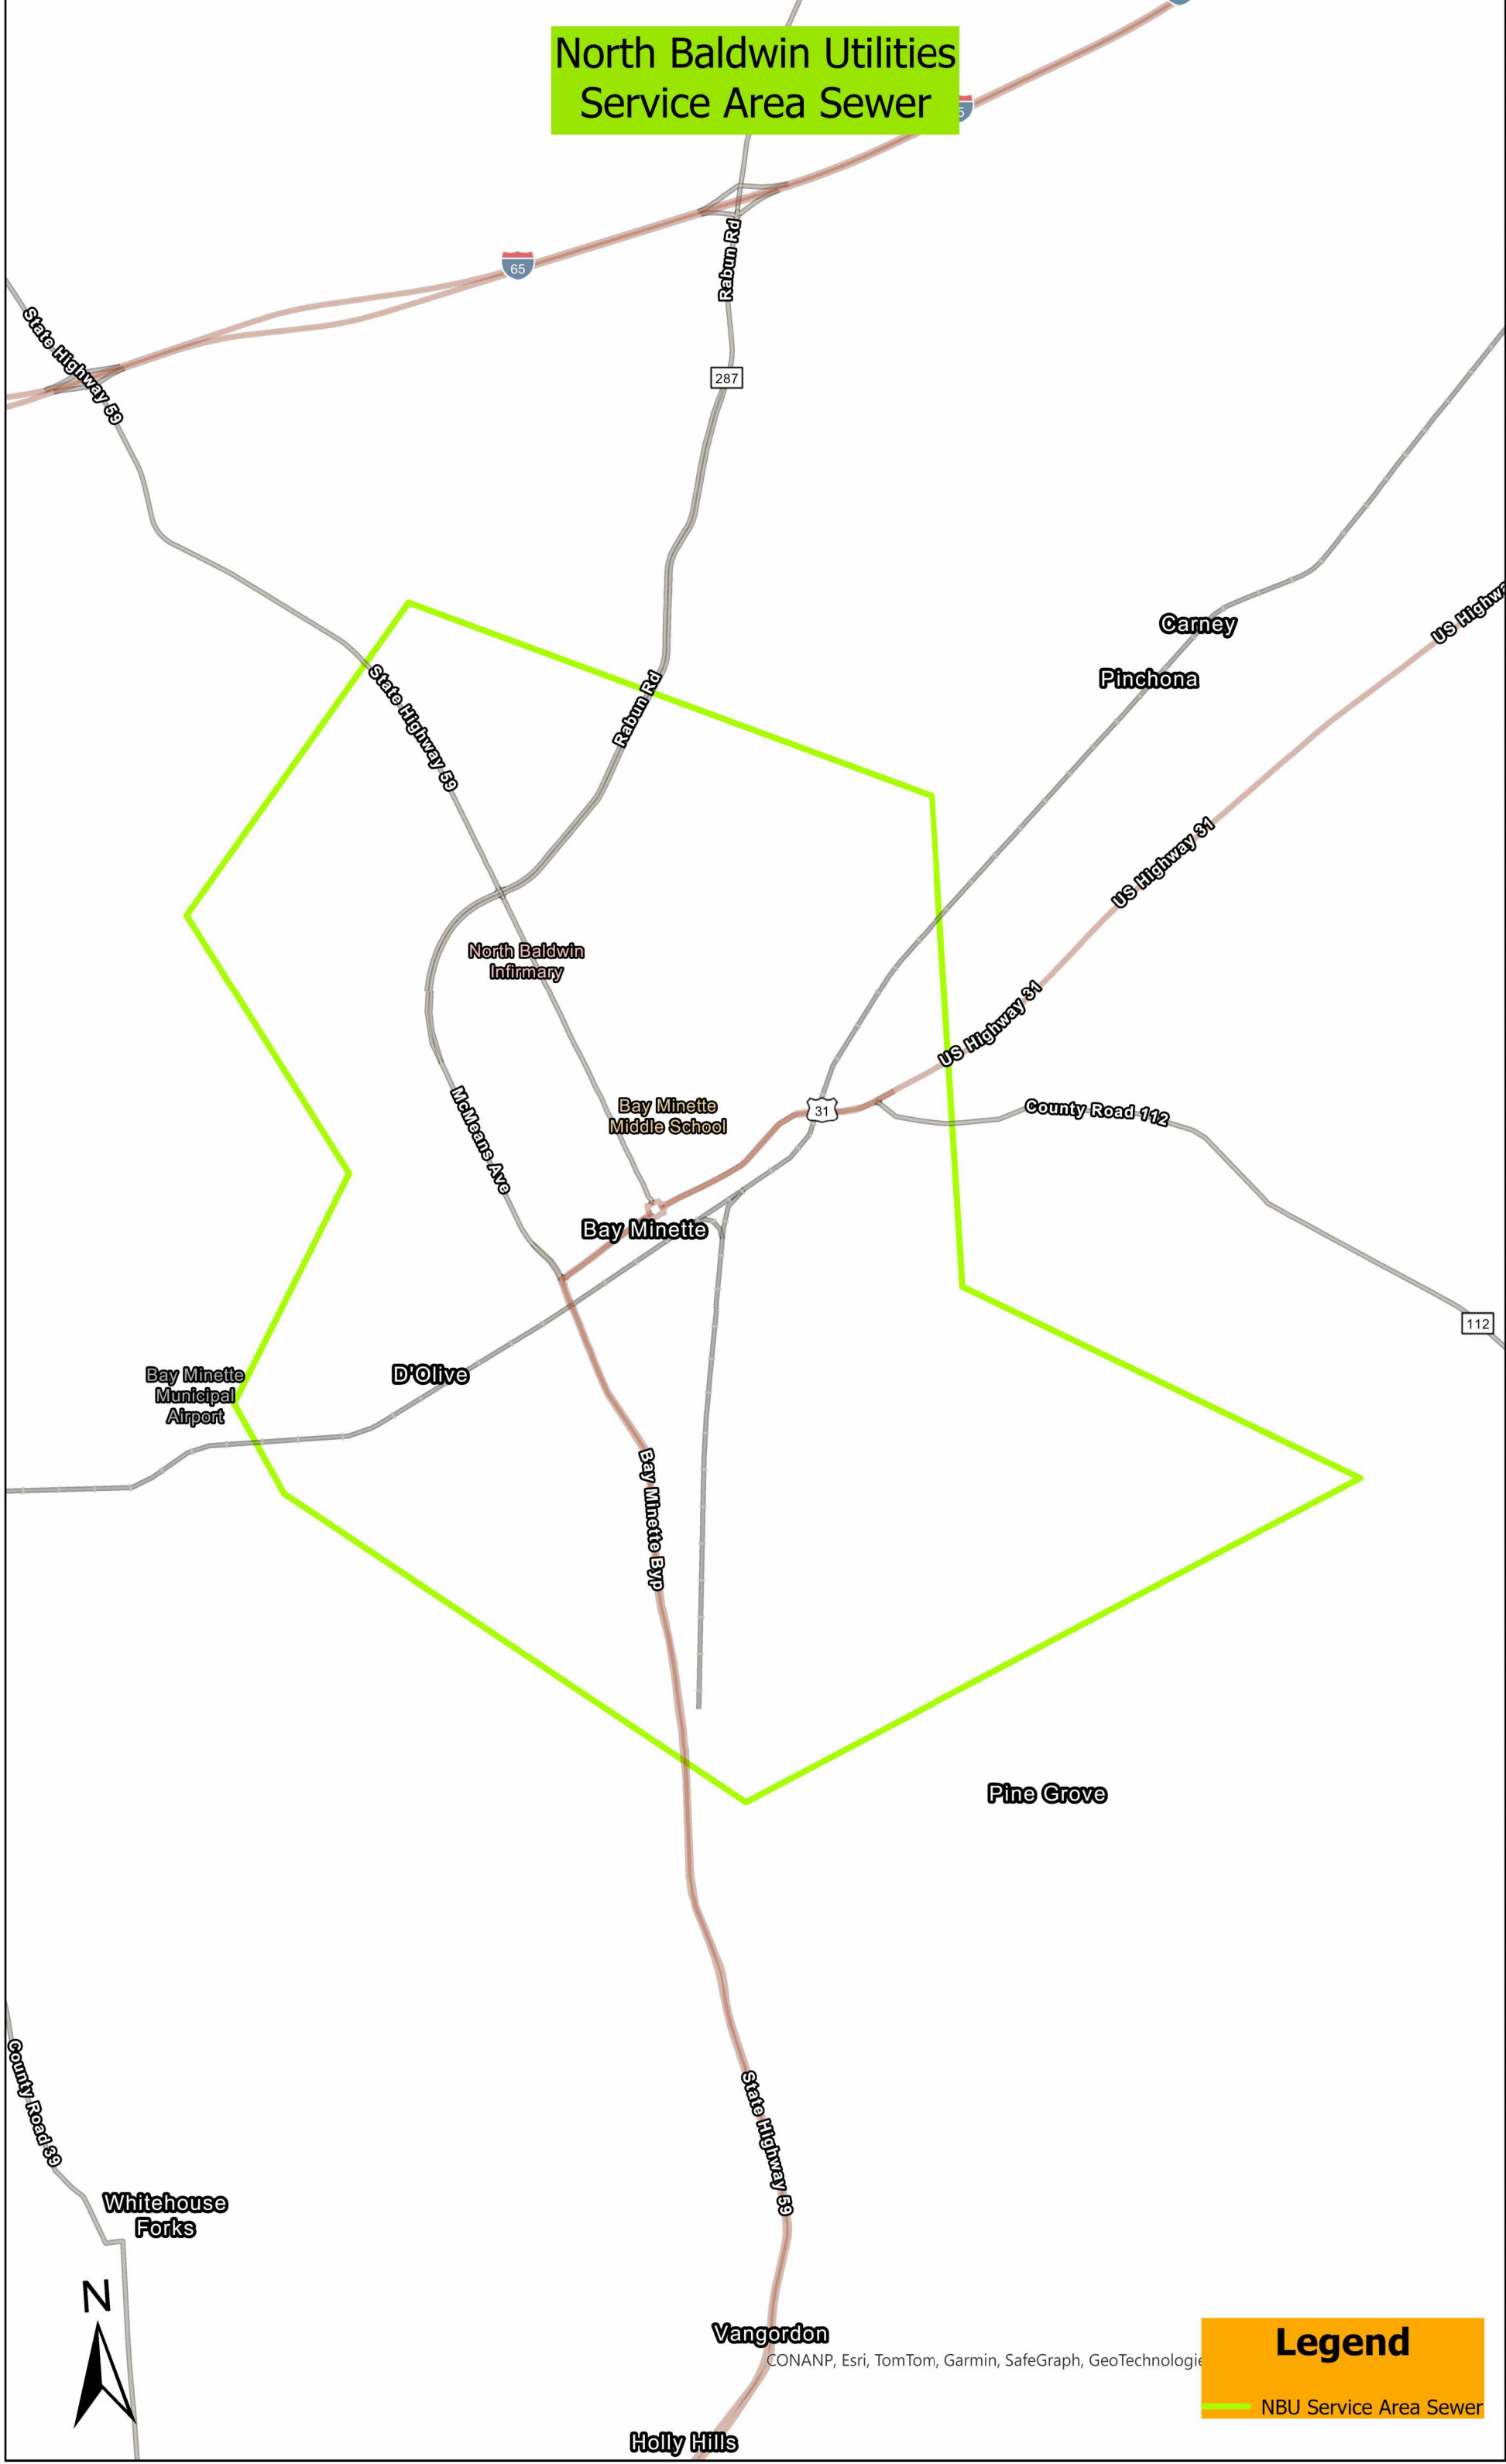

# North Baldwin Utilities Service Area Sewer

**Legend**

- NBU Service Area Sewer

CONANP, Esri, TomTom, Garmin, SafeGraph, GeoTechnology