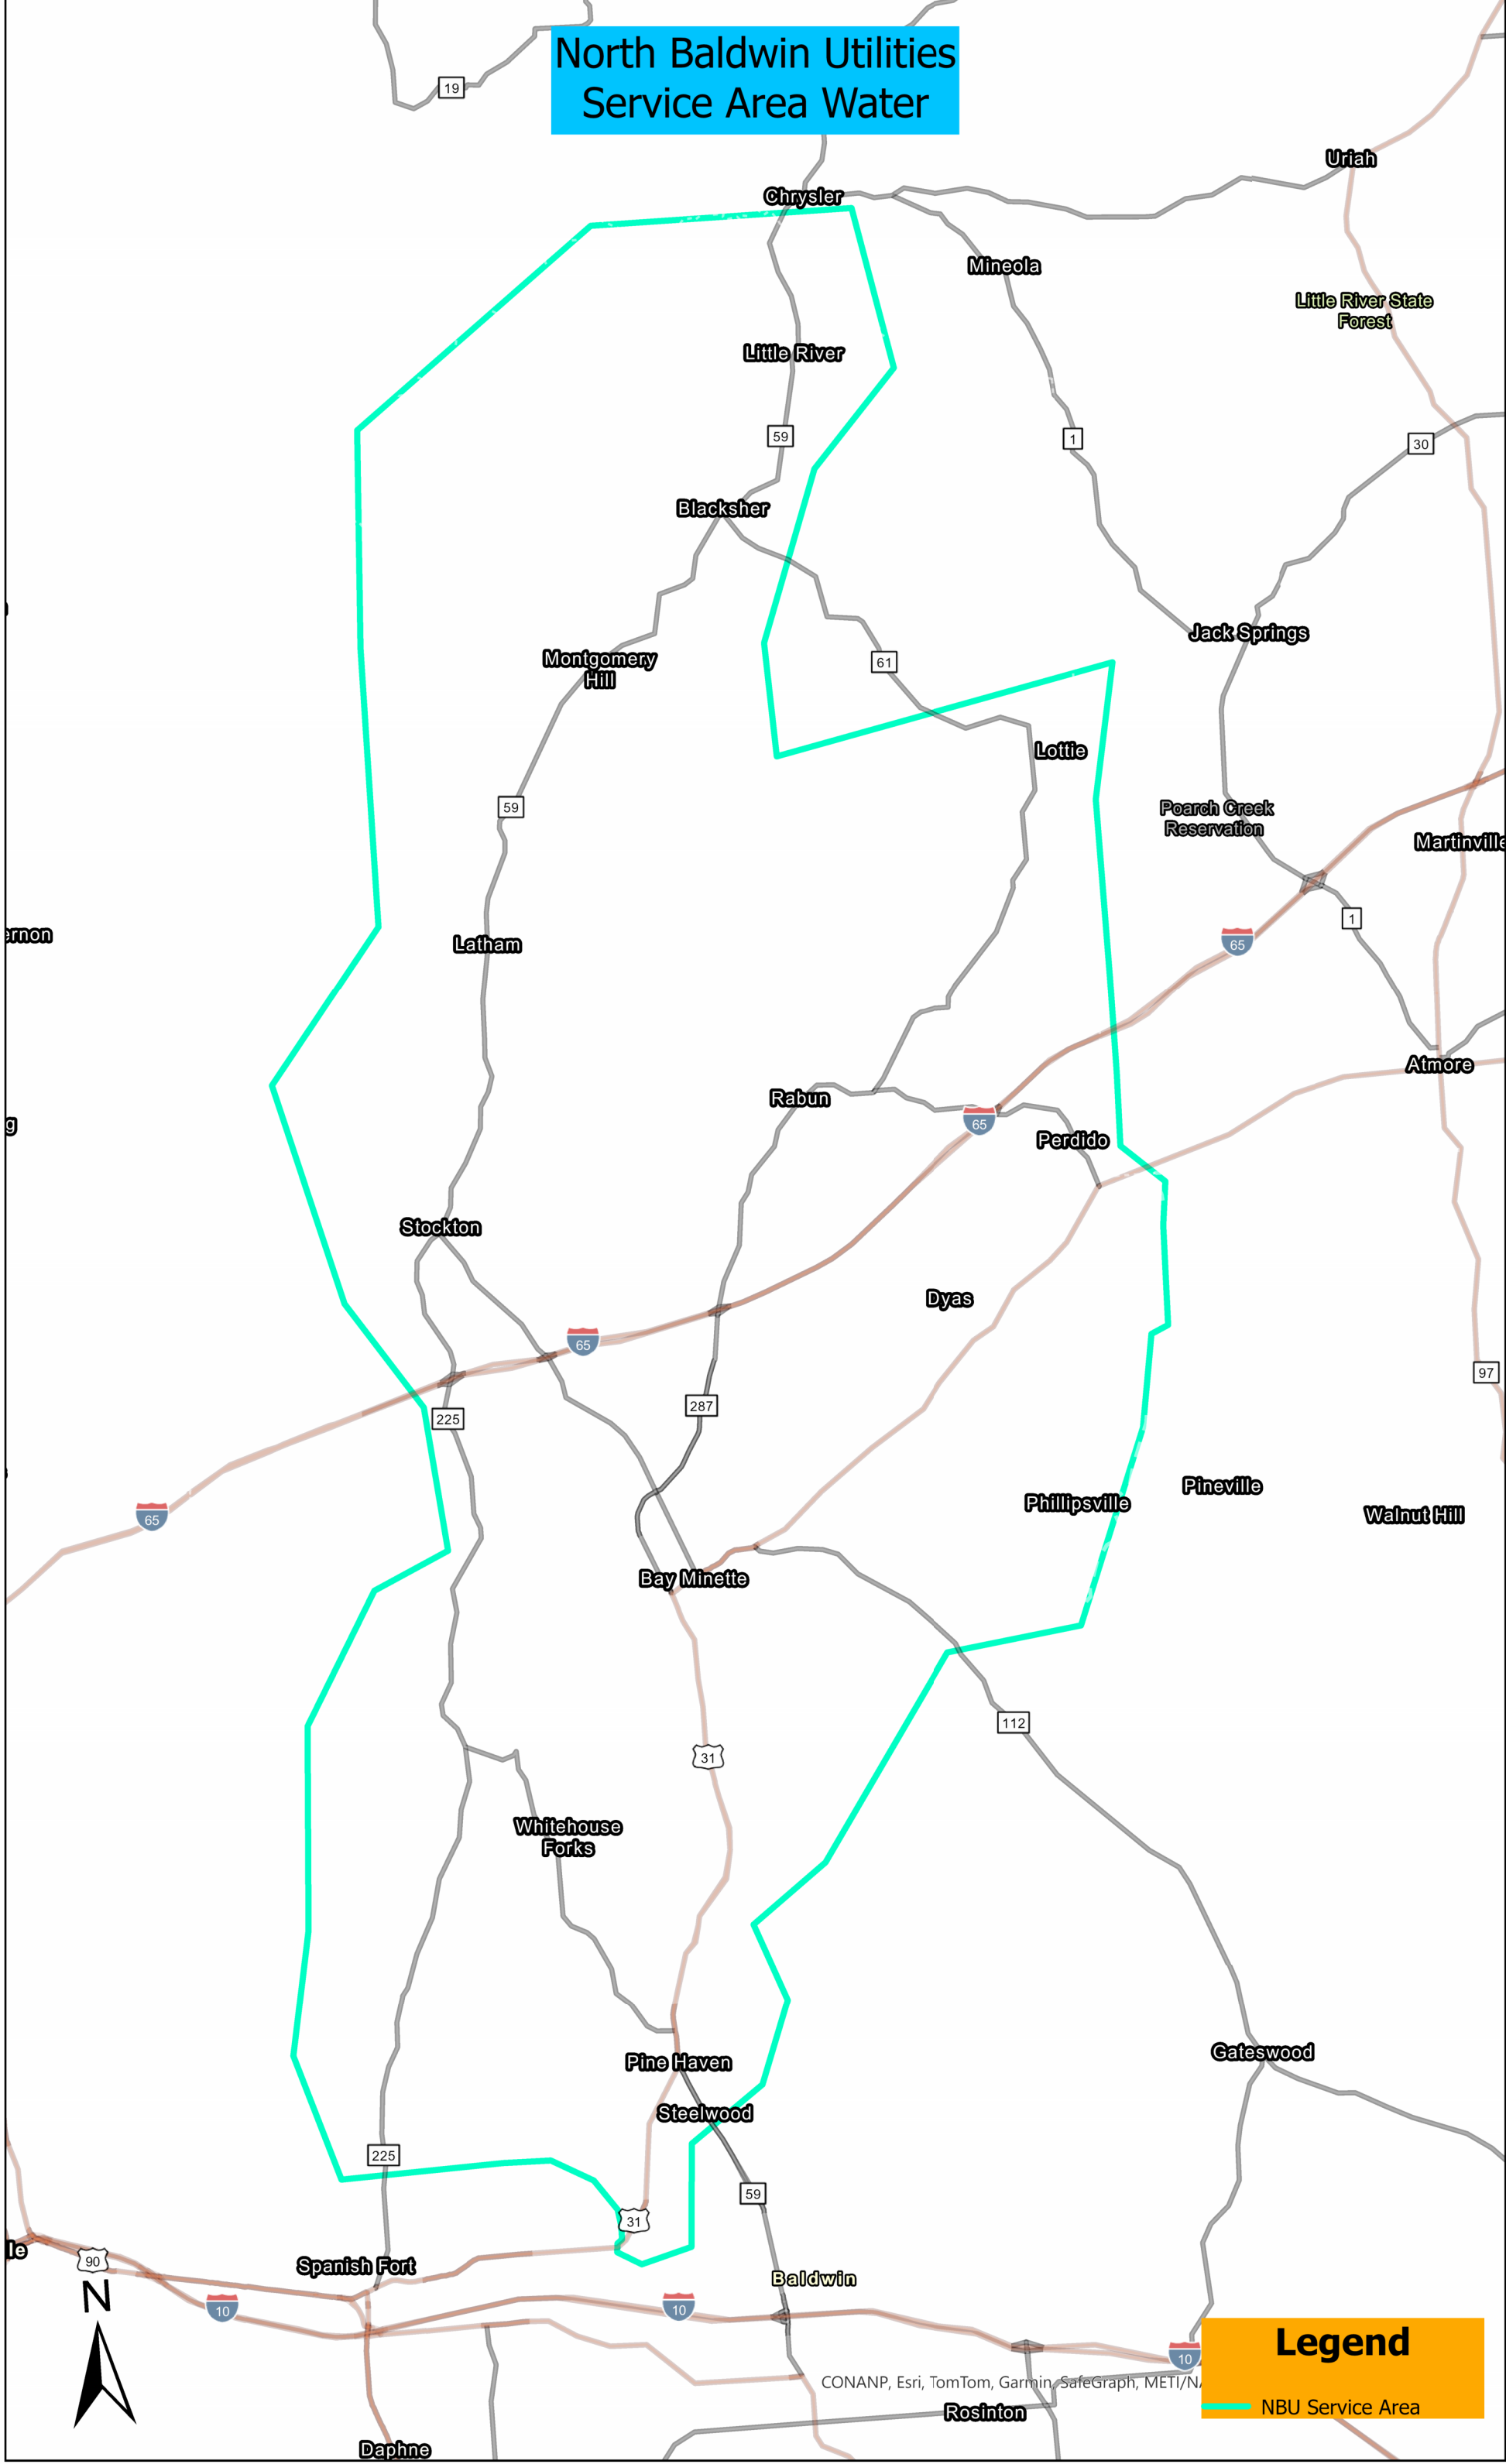

North Baldwin Utilities Service Area Water

Legend
NBU Service Area

CONANP, Esri, TomTom, Garmin, SafeGraph, METI/N.